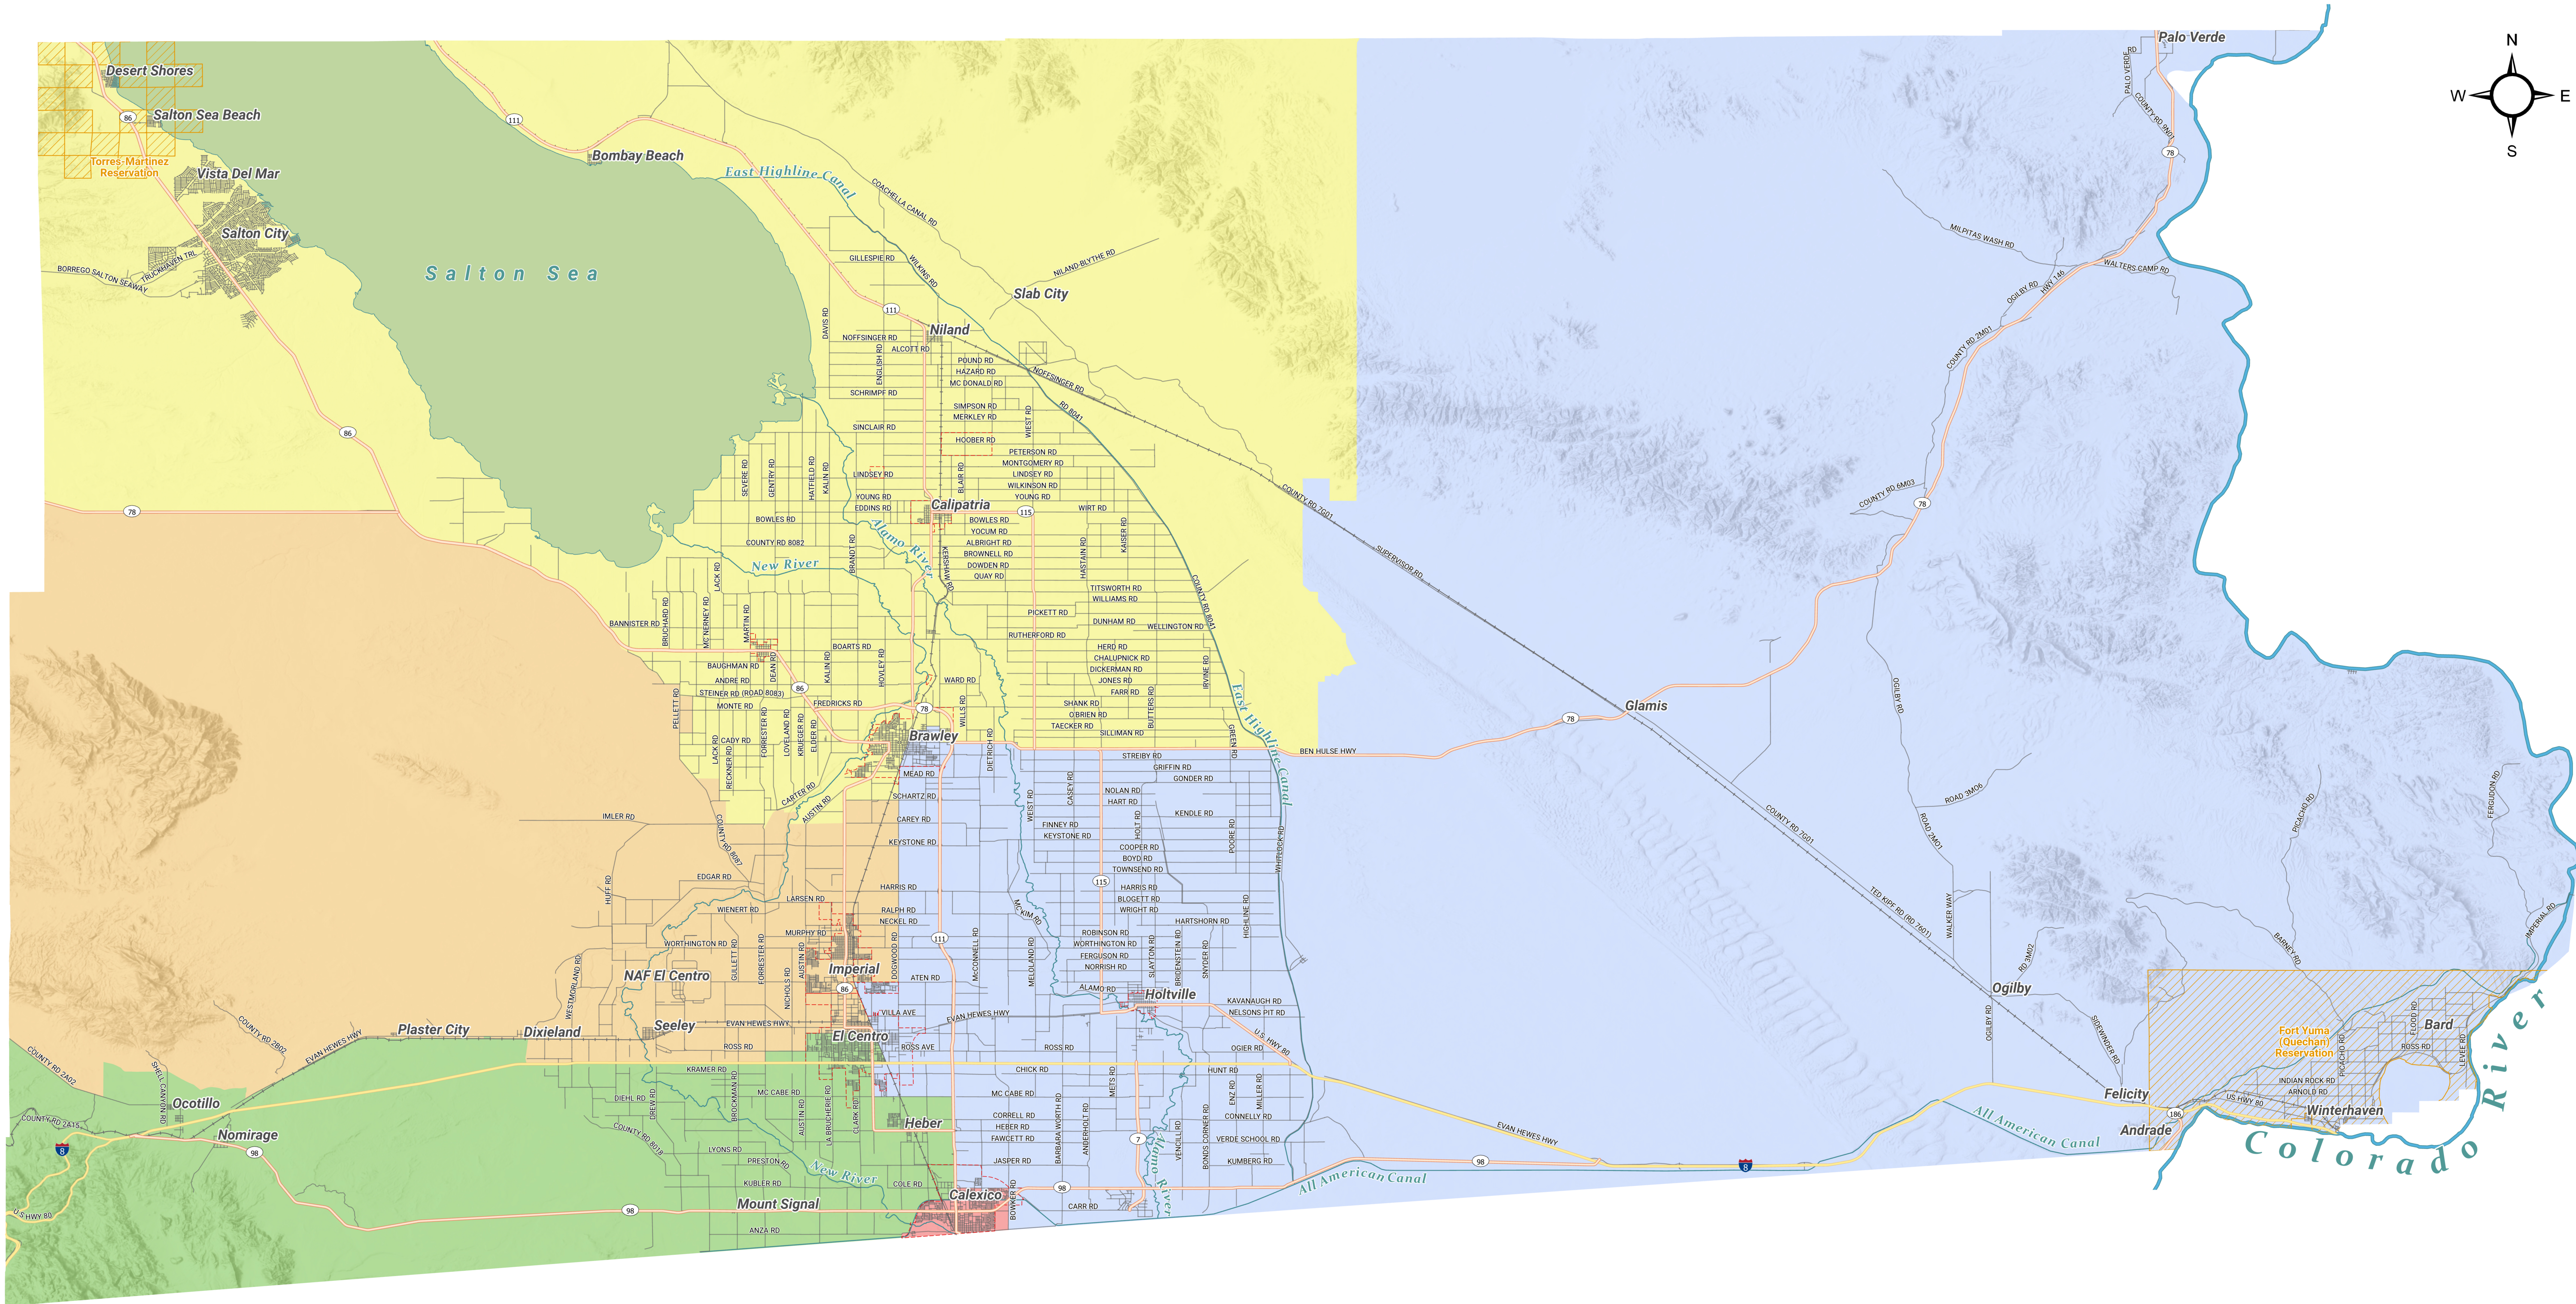

# IMPERIAL COUNTY SUPERVISORIAL DISTRICTS

## IMPERIAL COUNTY SUPERVISORIAL DISTRICTS

- District 1 - Jesus Eduardo Escobar
- District 2 - Martha Cardenas-Singh
- District 3 - Peggy Price
- District 4 - Ryan E. Kelley
- District 5 - John Hawk

## MAP KEY

- City Limit
- Indian Lands and Native Entities
- Interstate
- State Road
- Road Centerlines
- Railroad
- River

**Imperial County Geographic Information Services**

940 W. Main Street, Suite 208  
 El Centro, CA 92243-2839  
 Tel: (442) 265-1001