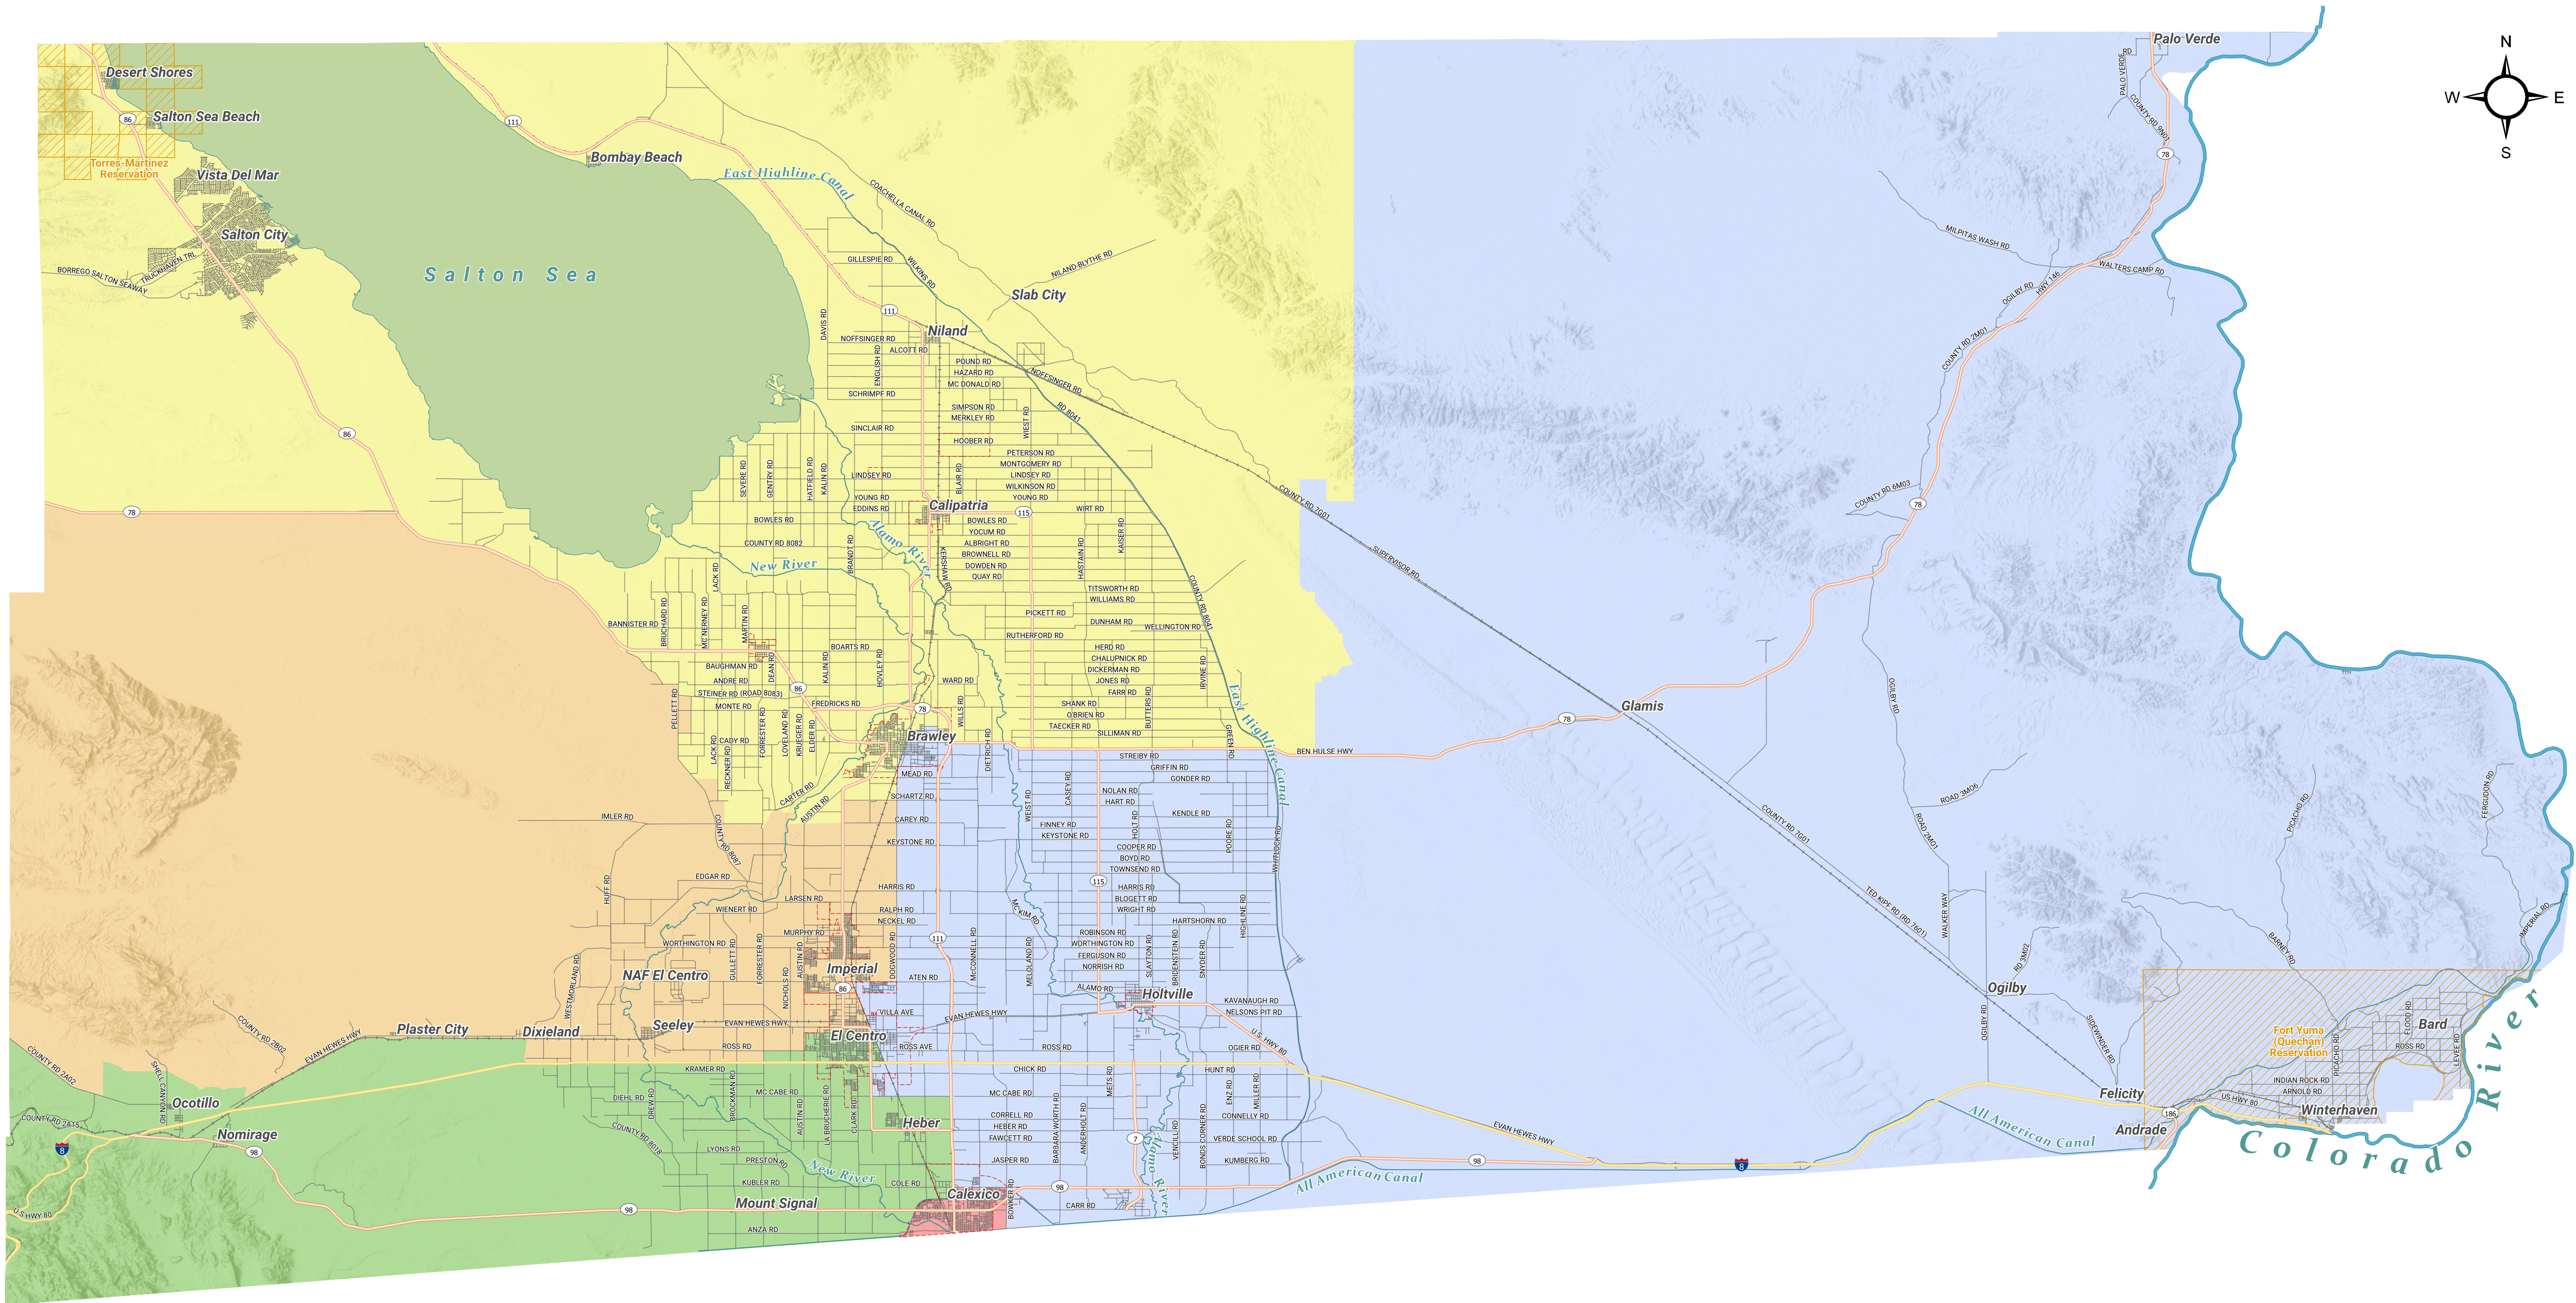

IMPERIAL COUNTY SUPERVISORIAL DISTRICTS

IMPERIAL COUNTY SUPERVISORIAL DISTRICTS

- District 1 - Jesus Eduardo Escobar
- District 2 - Luis A. Plancarte
- District 3 - Michael W. Kelly
- District 4 - Ryan E. Kelly
- District 5 - Raymond Castillo

MAP KEY

- City Limit
- Indian Lands and Native Entities
- Interstate
- State Road
- Road Centerlines
- Railroad
- River

Imperial County Geographic Information Services

940 W. Main Street, Suite 208
 El Centro, CA 92243-2839
 Tel: (442) 265-1001
 Designed in 12/21/2021 - BF